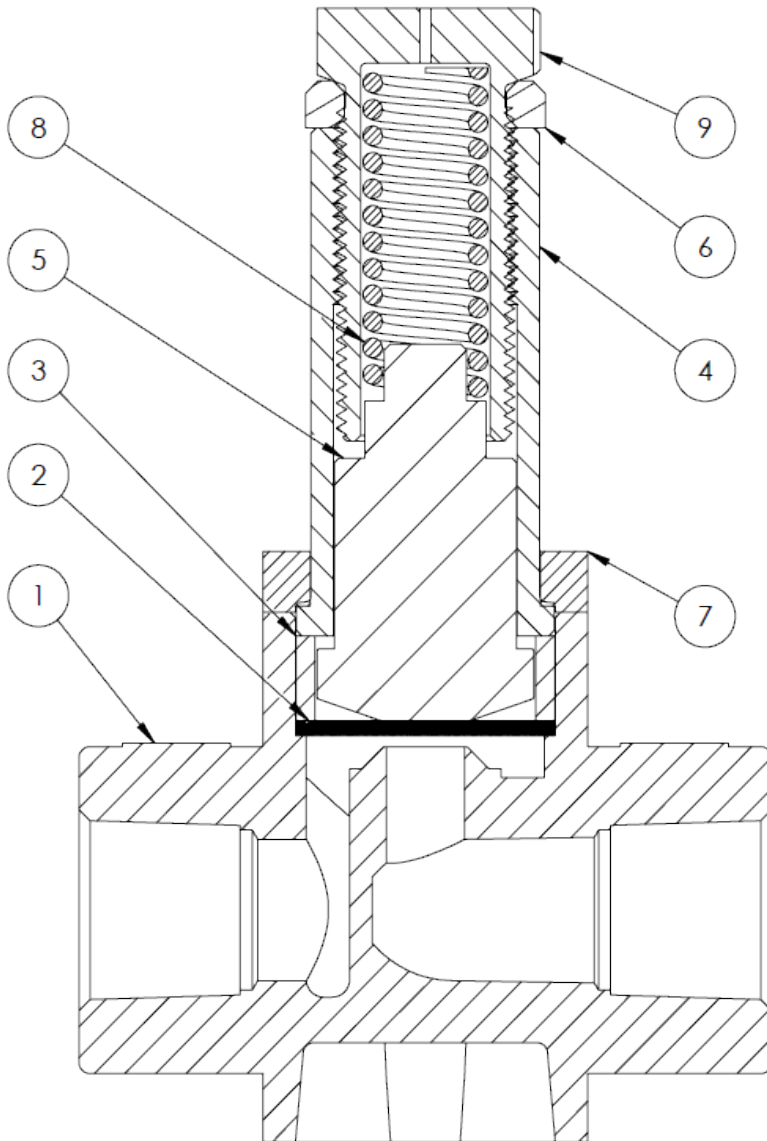

Series S-RV Drawing

ITEM NO.	DESCRIPTION	QTY.
1	MACHINED BODY, S-RV	1
2	DIAPHRAGM, S-RV	1
3	SPACER RING, S-RV	1
4	SPRING HOUSING, MACHINED	1
5	PISTON	1
6	NYLON LOCKNUT	1
7	BLUE HOUSING FLANGE, S-RV	1
8	MUSIC WIRE SPRING	1
9	ADJUSTING SCREW, S-RV	1
	SS MACHINE SCREW FLAT 8-32 X 1"	4